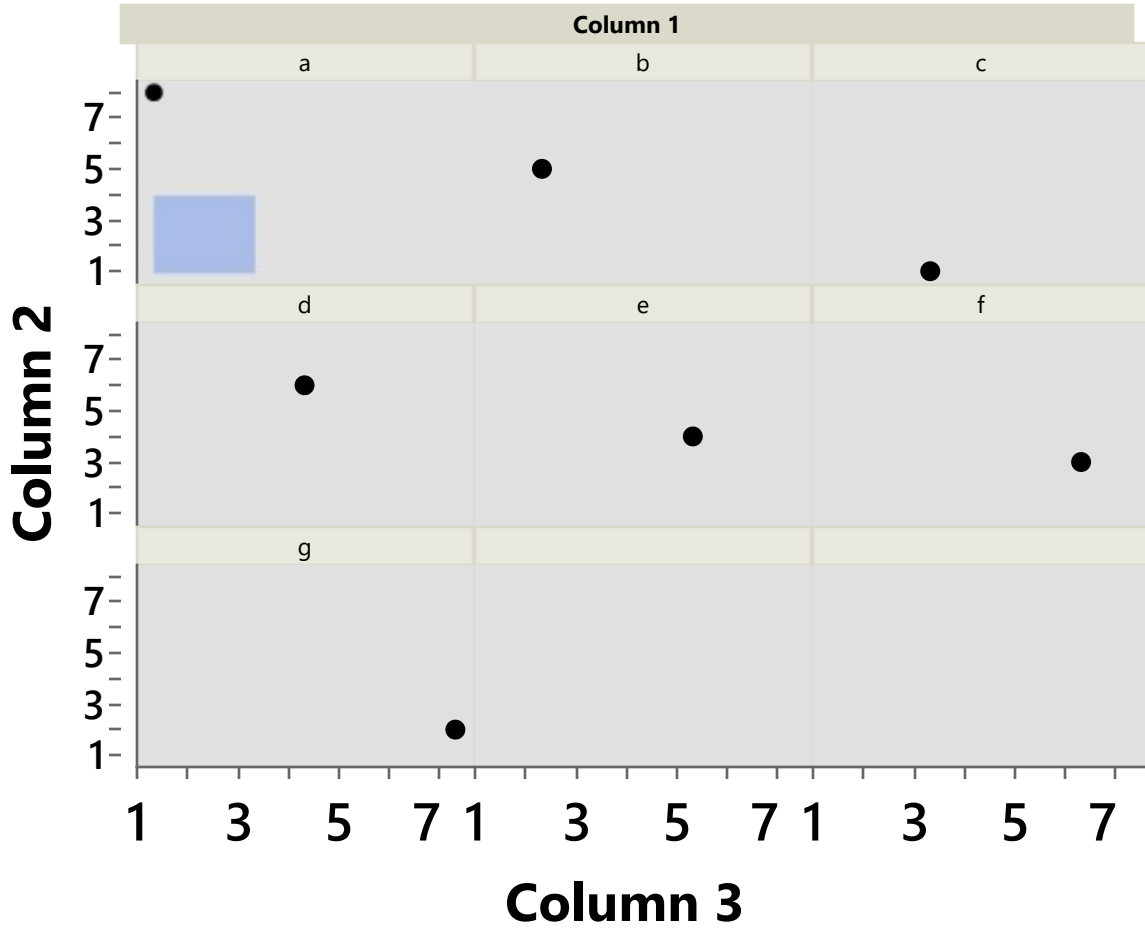

Graph Builder

Column 2 vs. Column 3

• Colu
— Smo

I would like the blue rectangle in every one of the panels.

imn 2

oth