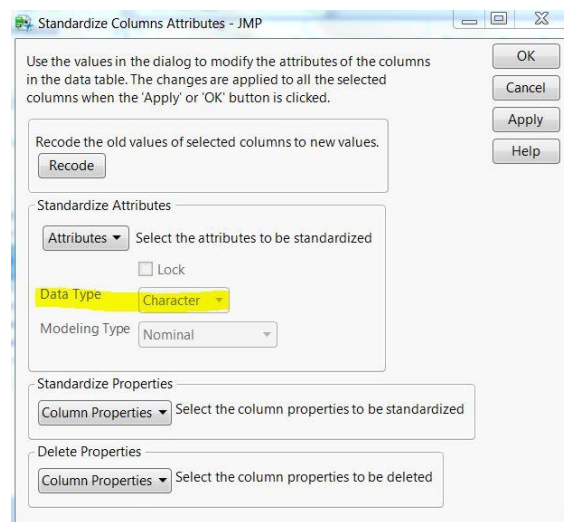

Original Data (Numeric & Continuous)

Changed Selected Columns to Text Data

Changed back to Numeric, but the Modelling Type option is disabled!