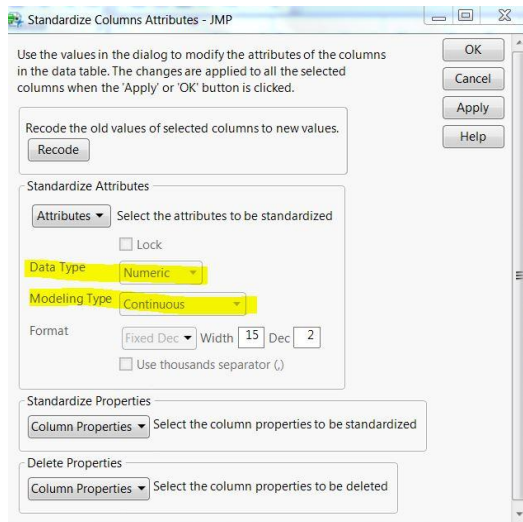

Original Data (Numeric & Continuous)

Changed Selected Columns to Text Data

Changed back to Numeric, but the Modelling Type option is disabled!